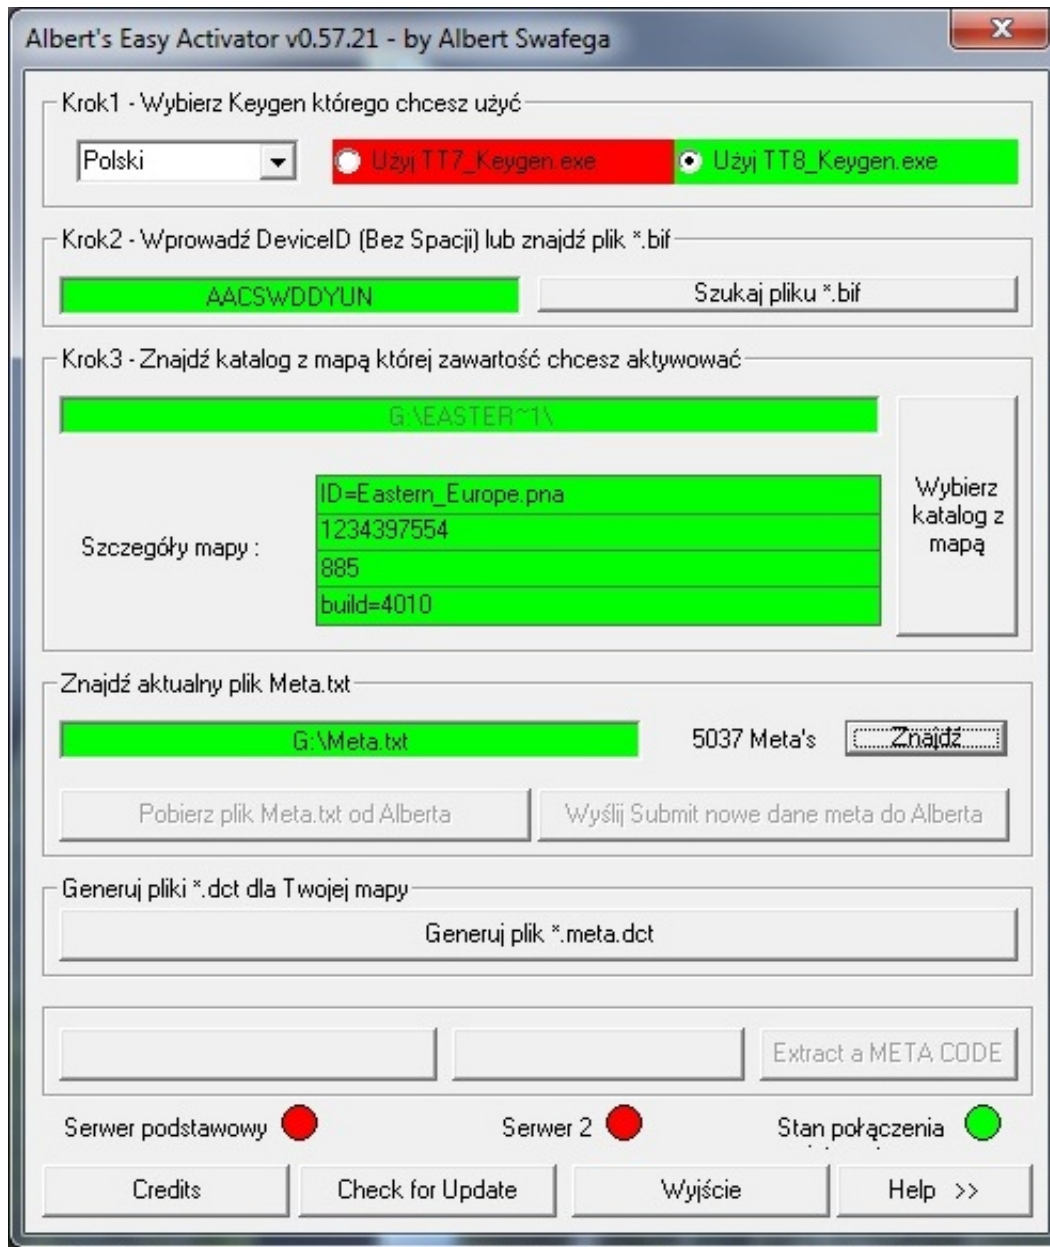

[Easy Activator There No Map](#)

[Easy Activator There No Map](#)

Recordable is the easy way to create high quality screen recordings on Android Upload videos of your worlds, capture your attacks, make screen recordings for promotional videos, tutorials, screencasts or simply share your finest moments!.. By purchasing the Unlimited license via e-shop section, buyer obtains possibility to use map data by given vendor (like Navteq) in given navigation application (like Aponia Truck GPS Navigation) without time limitation (in contrast to Trial license, which is available in new application installations).

Android On devices with SIM card license is bound to the IMEI On devices without SIM card license is bound to the memory card.

[Tilda Alternatives For Mac](#)

The license is limited in count of various IMEIs and memory cards, which it is bound to in total (activation count).. Purchased Unlimited license is bound only to the most recent map data version, which is available in moment of purchase of this license.. Later releases of map data are, however, offered to holders of older license for free, although the right to change map version release frequency is reserved. [Download Imovie For Mac 10.12 6](#)