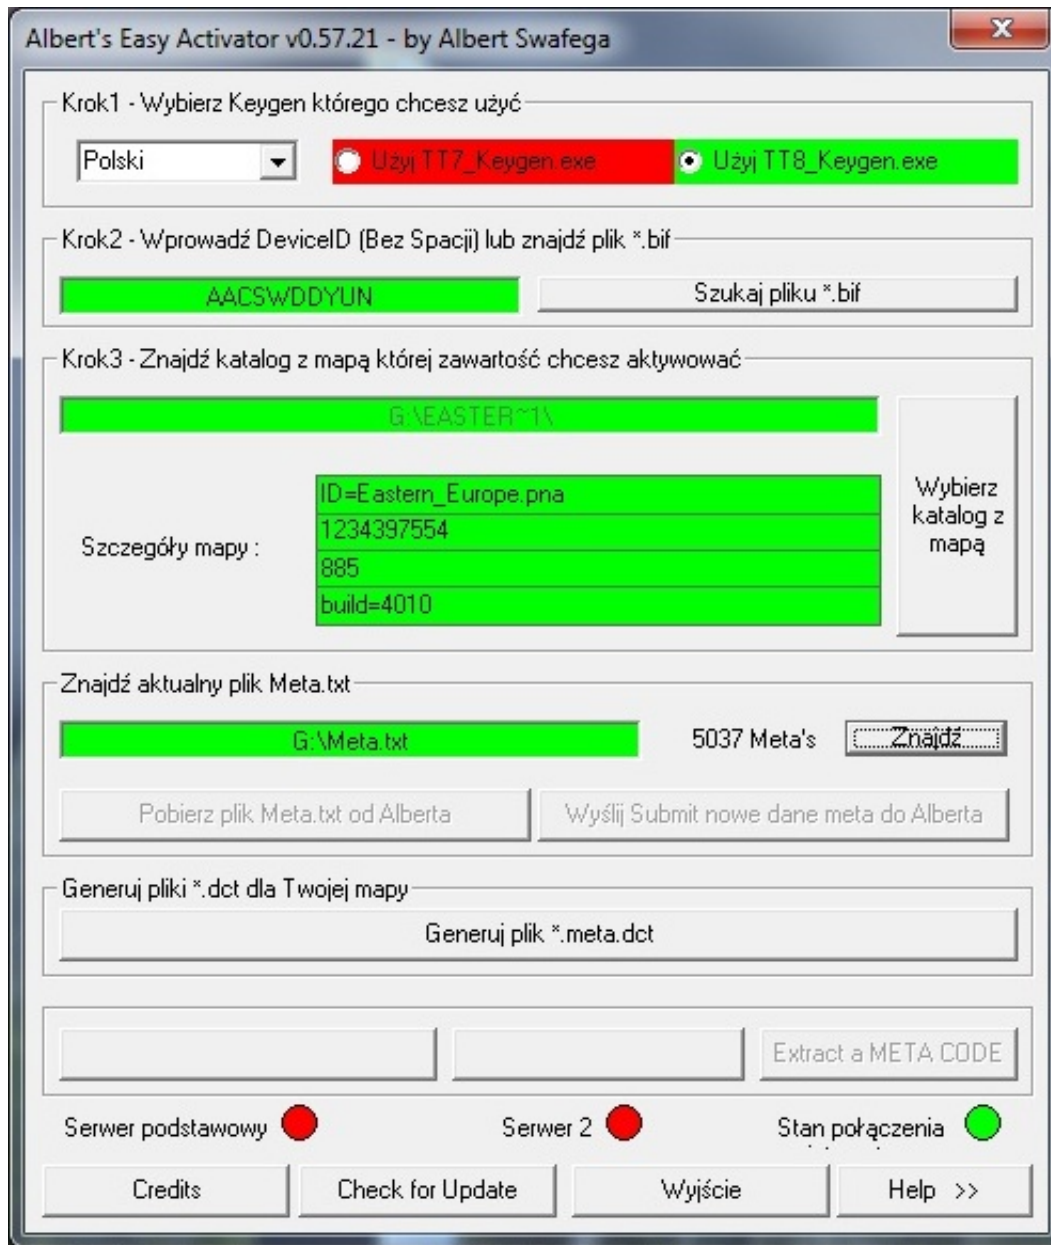

[Easy Activator There No Map](#)

[Easy Activator There No Map](#)

Recordable is the easy way to create high quality screen recordings on Android Upload videos of your worlds, capture your attacks, make screen recordings for promotional videos, tutorials, screencasts or simply share your finest moments!.. By purchasing the Unlimited license via e-shop section, buyer obtains possibility to use map data by given vendor (like Navteq) in given navigation application (like Aponia Truck GPS Navigation) without time limitation (in contrast to Trial license, which is available in new application installations).

Android On devices with SIM card license is bound to the IMEI On devices without SIM card license is bound to the memory card.

[Tilda Alternatives For Mac](#)

The license is limited in count of various IMEIs and memory cards, which it is bound to in total (activation count).. Purchased Unlimited license is bound only to the most recent map data version, which is available in moment of purchase of this license.. Later releases of map data are, however, offered to holders of older license for free, although the right to change map version release frequency is reserved. [Download Imovie For Mac 10.12 6](#)