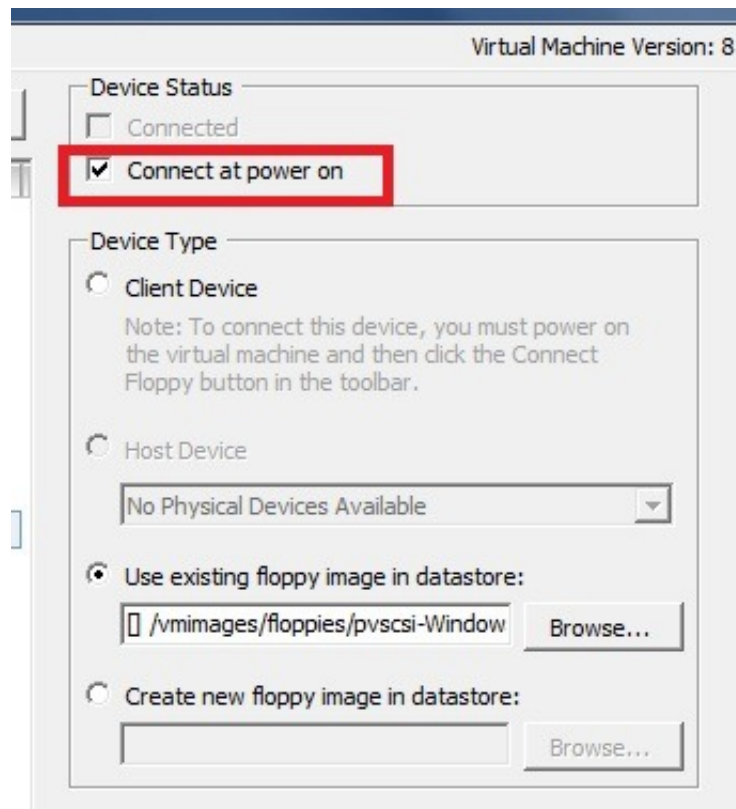

[Windows Server 2012 VM Won't Boot](#)

[Windows Server 2012 VM Won't Boot](#)

Resolution. Log into the vSphere Client. Find the VM with the issue and power the VM off. Once powered off, right click the VM and select Edit Settings. From the Options tab, navigate to Advanced >> General. Click on Configuration Parameters. From the window that appears, click on the Add Row button.. Microsoft releases a new update packages for Windows operating ... update in Windows 10 / 8.1 / 7 if the operating system won't boot properly.. ... receiving alerts on many of our Server 2012 VM's, and upon investigating we've found these guests to be hung at the Windows boot screen.