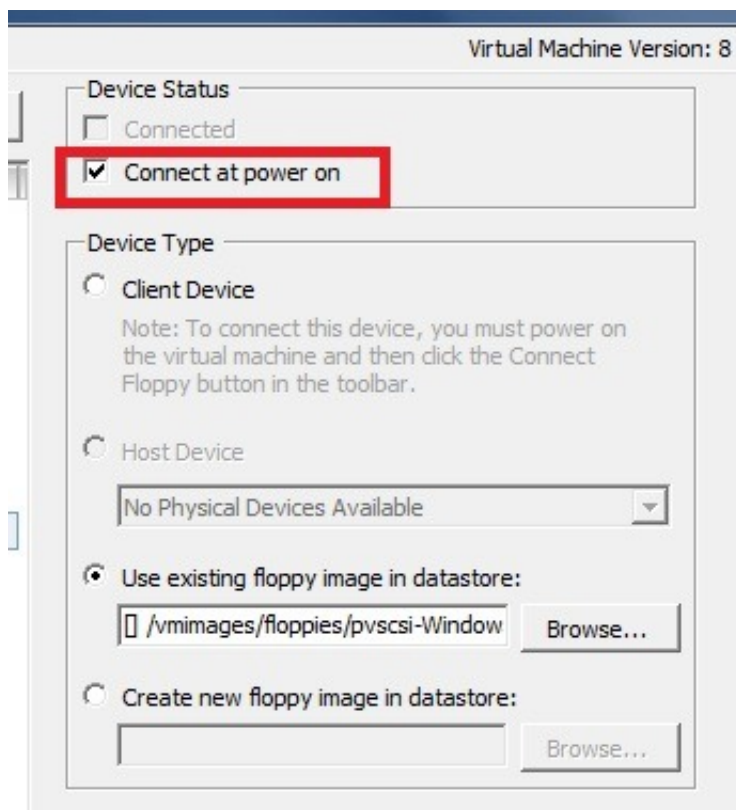

[Cerveja virtual motiva guerra entre desenvolvedores](#)

[do iPhone](#)

windows server boot into safe mode

[Survey Bot. Auto Favorite Auto Next Clicker](#)

It hosts a Hyper-V VM of exactly the same type OS. The system never got to the state that it wouldn't boot, but we were experiencing surprise .... Windows failed to start and you get Boot BCD error in Windows Server 2012 or 2008? Learn how to fix "The Boot Configuration Data for your .... The migration works but as soon as you shut down the VM and try to start it again, will no longer boot. It turns on/off 3 times and remains off. I also .... Recovering Windows server 2012 R2 Boot Loop ... of the VM; Recovery of the VM; Installation Windows Updates; VM is set to use EFI ... simply won't work, there is something wrong with the bootloader and something else. [Majoriti orang tidak minat buat networking, termasuklah saya pada mulanya](#)

windows server boots to black screen

[iBoostUp Premium 6.8](#)

After going through number of articles, forums and user guides, finally I am able to spin the Windows VM Instance successfully from Snapshot.. Log Name: Microsoft-Windows-Hyper-V-VMMS-Admin Event ID: 19544. Level: Error Description: Failed to start the virtual machine 'Virtual .... I have a Server 2012 R2 VM that, after it's first round of Windows Updates won't boot past the "Hyper-V" splash screen and spin... | 3 replies .... Server 2012R2 VM stuck during boot · windows-server-2012-r2 vmware-esxi. I've got a VM stuck at "Getting Devices Ready" .... Some Windows Server 2012 VMs got a bit of a nasty surprise last ... VM won't boot after October 2017 Updates for Windows Server 2016 and .... Windows Server 2012 boots significantly more quickly than previous versions, making it all but impossible to press F8 at the correct time. If ... 3d2ef5c2b0 [Photo frame templates 11609250](#)

3d2ef5c2b0